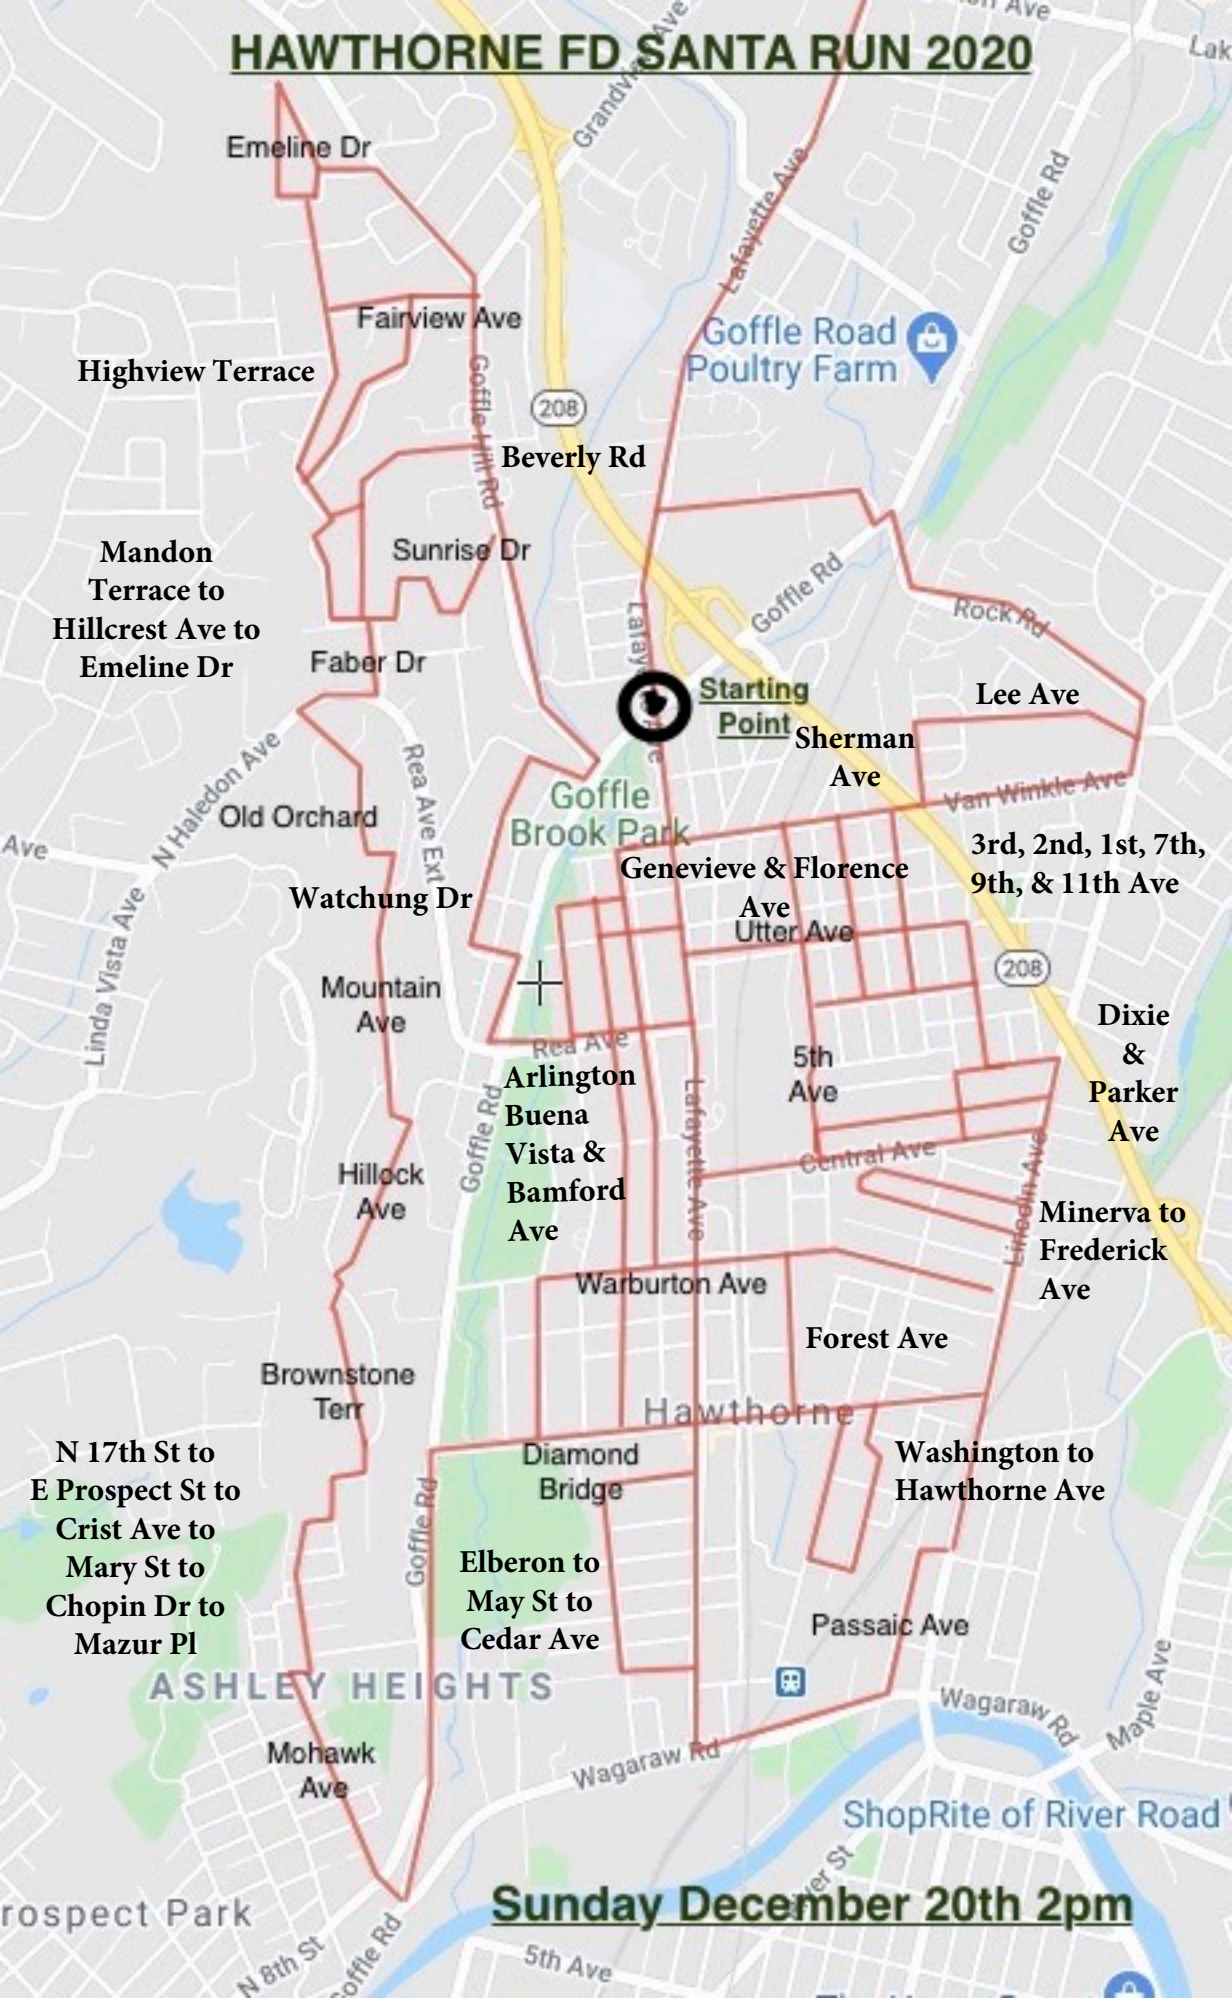

HAWTHORNE FD SANTA RUN 2020

Highview Terrace

Mandon Terrace to Hillcrest Ave to Emeline Dr

Emeline Dr

Fairview Ave

Beverly Rd

Sunrise Dr

Faber Dr

Old Orchard

Watchung Dr

Mountain Ave

Hillock Ave

Brownstone Terr

Mohawk Ave

Grandview Ave

Goffle Road Poultry Farm

208

Starting Point

Goffle Brook Park

Genevieve & Florence Ave Utter Ave

Arlington Buena Vista & Bamford Ave

Warburton Ave

Diamond Bridge

Elberon to May St to Cedar Ave

Dixie & Parker Ave

Minerva to Frederick Ave

ShopRite of River Road

Lincoln Ave

Maple Ave